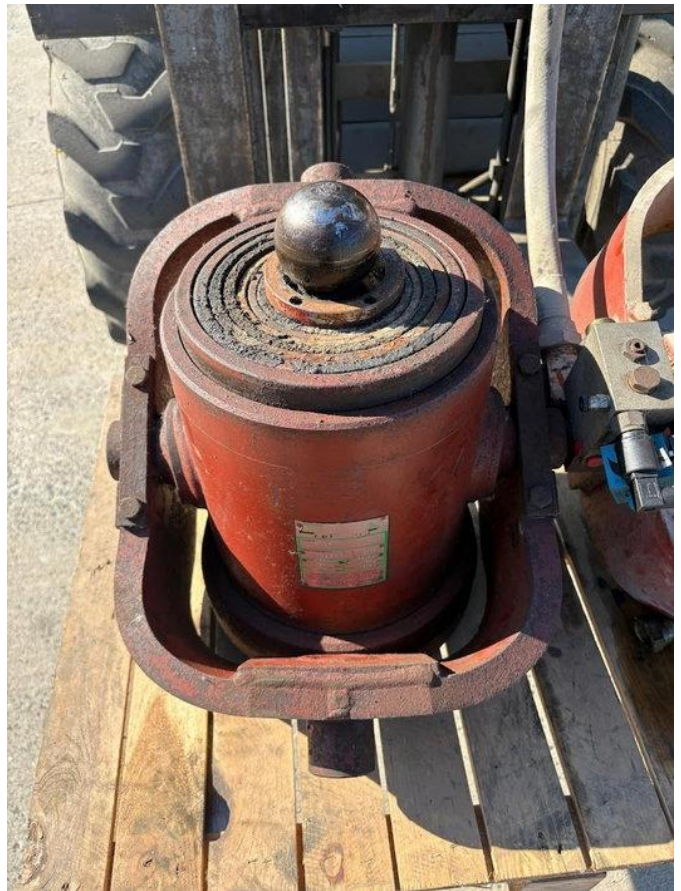

## HS PENTA 1 SCC 110 - 3S KIPPER - 1839 mm

### General features

Brand	HS PENTA
Subcategory	Tipper system
Construction year	2004
Condition	Used
General condition	Very good

HS PENTA 1 SCC 110 - 3S KIPPER - 1839 mm

Accessories