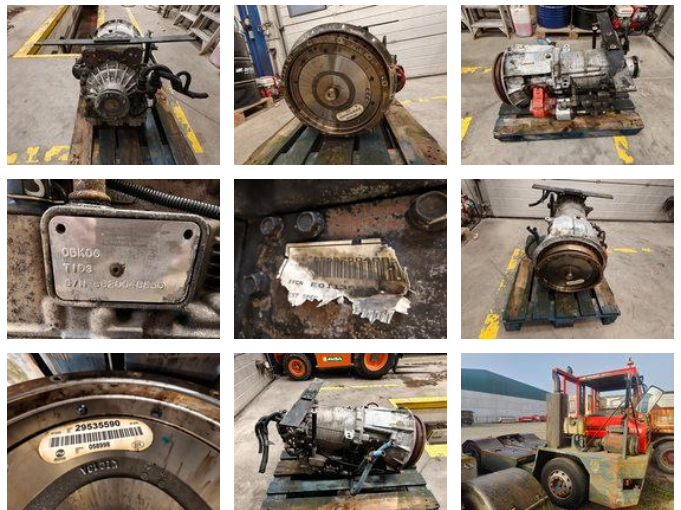

viatratrucks.be

MOL YT Terminal Tractor - ALLISON 05K06 TID3 Automatic Gearbox + PTO

General features

Brand	MOL
Subcategory	Gearbox
Construction year	2006
Condition	Used
Reference	10203-2

MOL YT Terminal Tractor - ALLISON 05K06 TID3 Automatic Gearbox + PTO